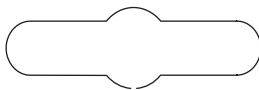

EMOS®

LED METAL FLASHLIGHT

4× AAA

with focus

500 lm

160 m

IMPACT
RESISTANCE

WATER
RESISTANCE